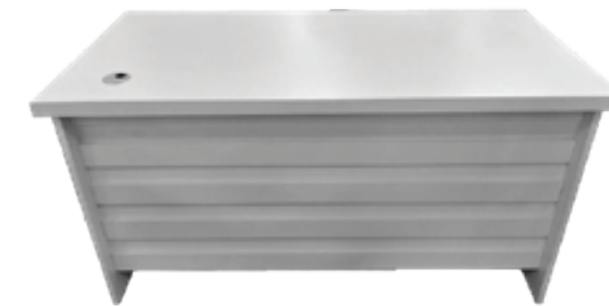

WARWICK OFFICE DESK
L160cm • W75cm • H75cm
Gray / BrownBlack
AED 300