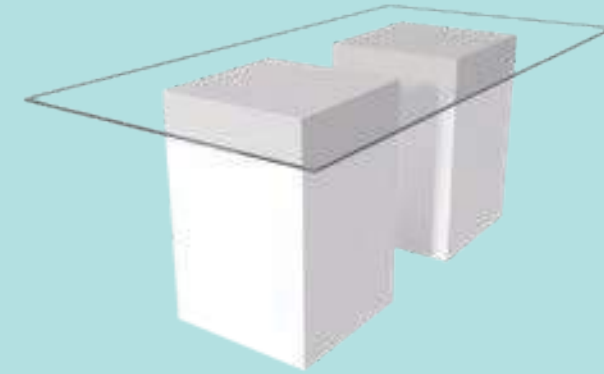

LE MINOU DASH DINING TABLE
L200cm • W100cm • H75cm
Clear / White
AED 265