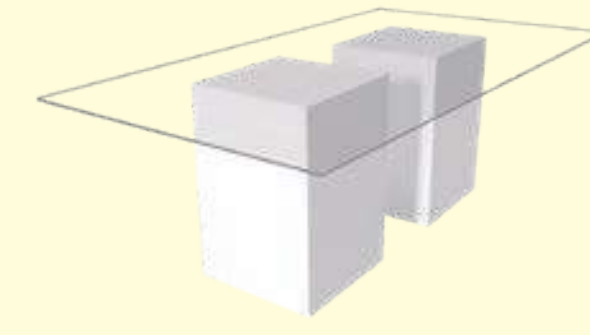

LOCKER CABINET, 4-DOOR
L38cm • W45cm • H183cm
Gray
AED 120