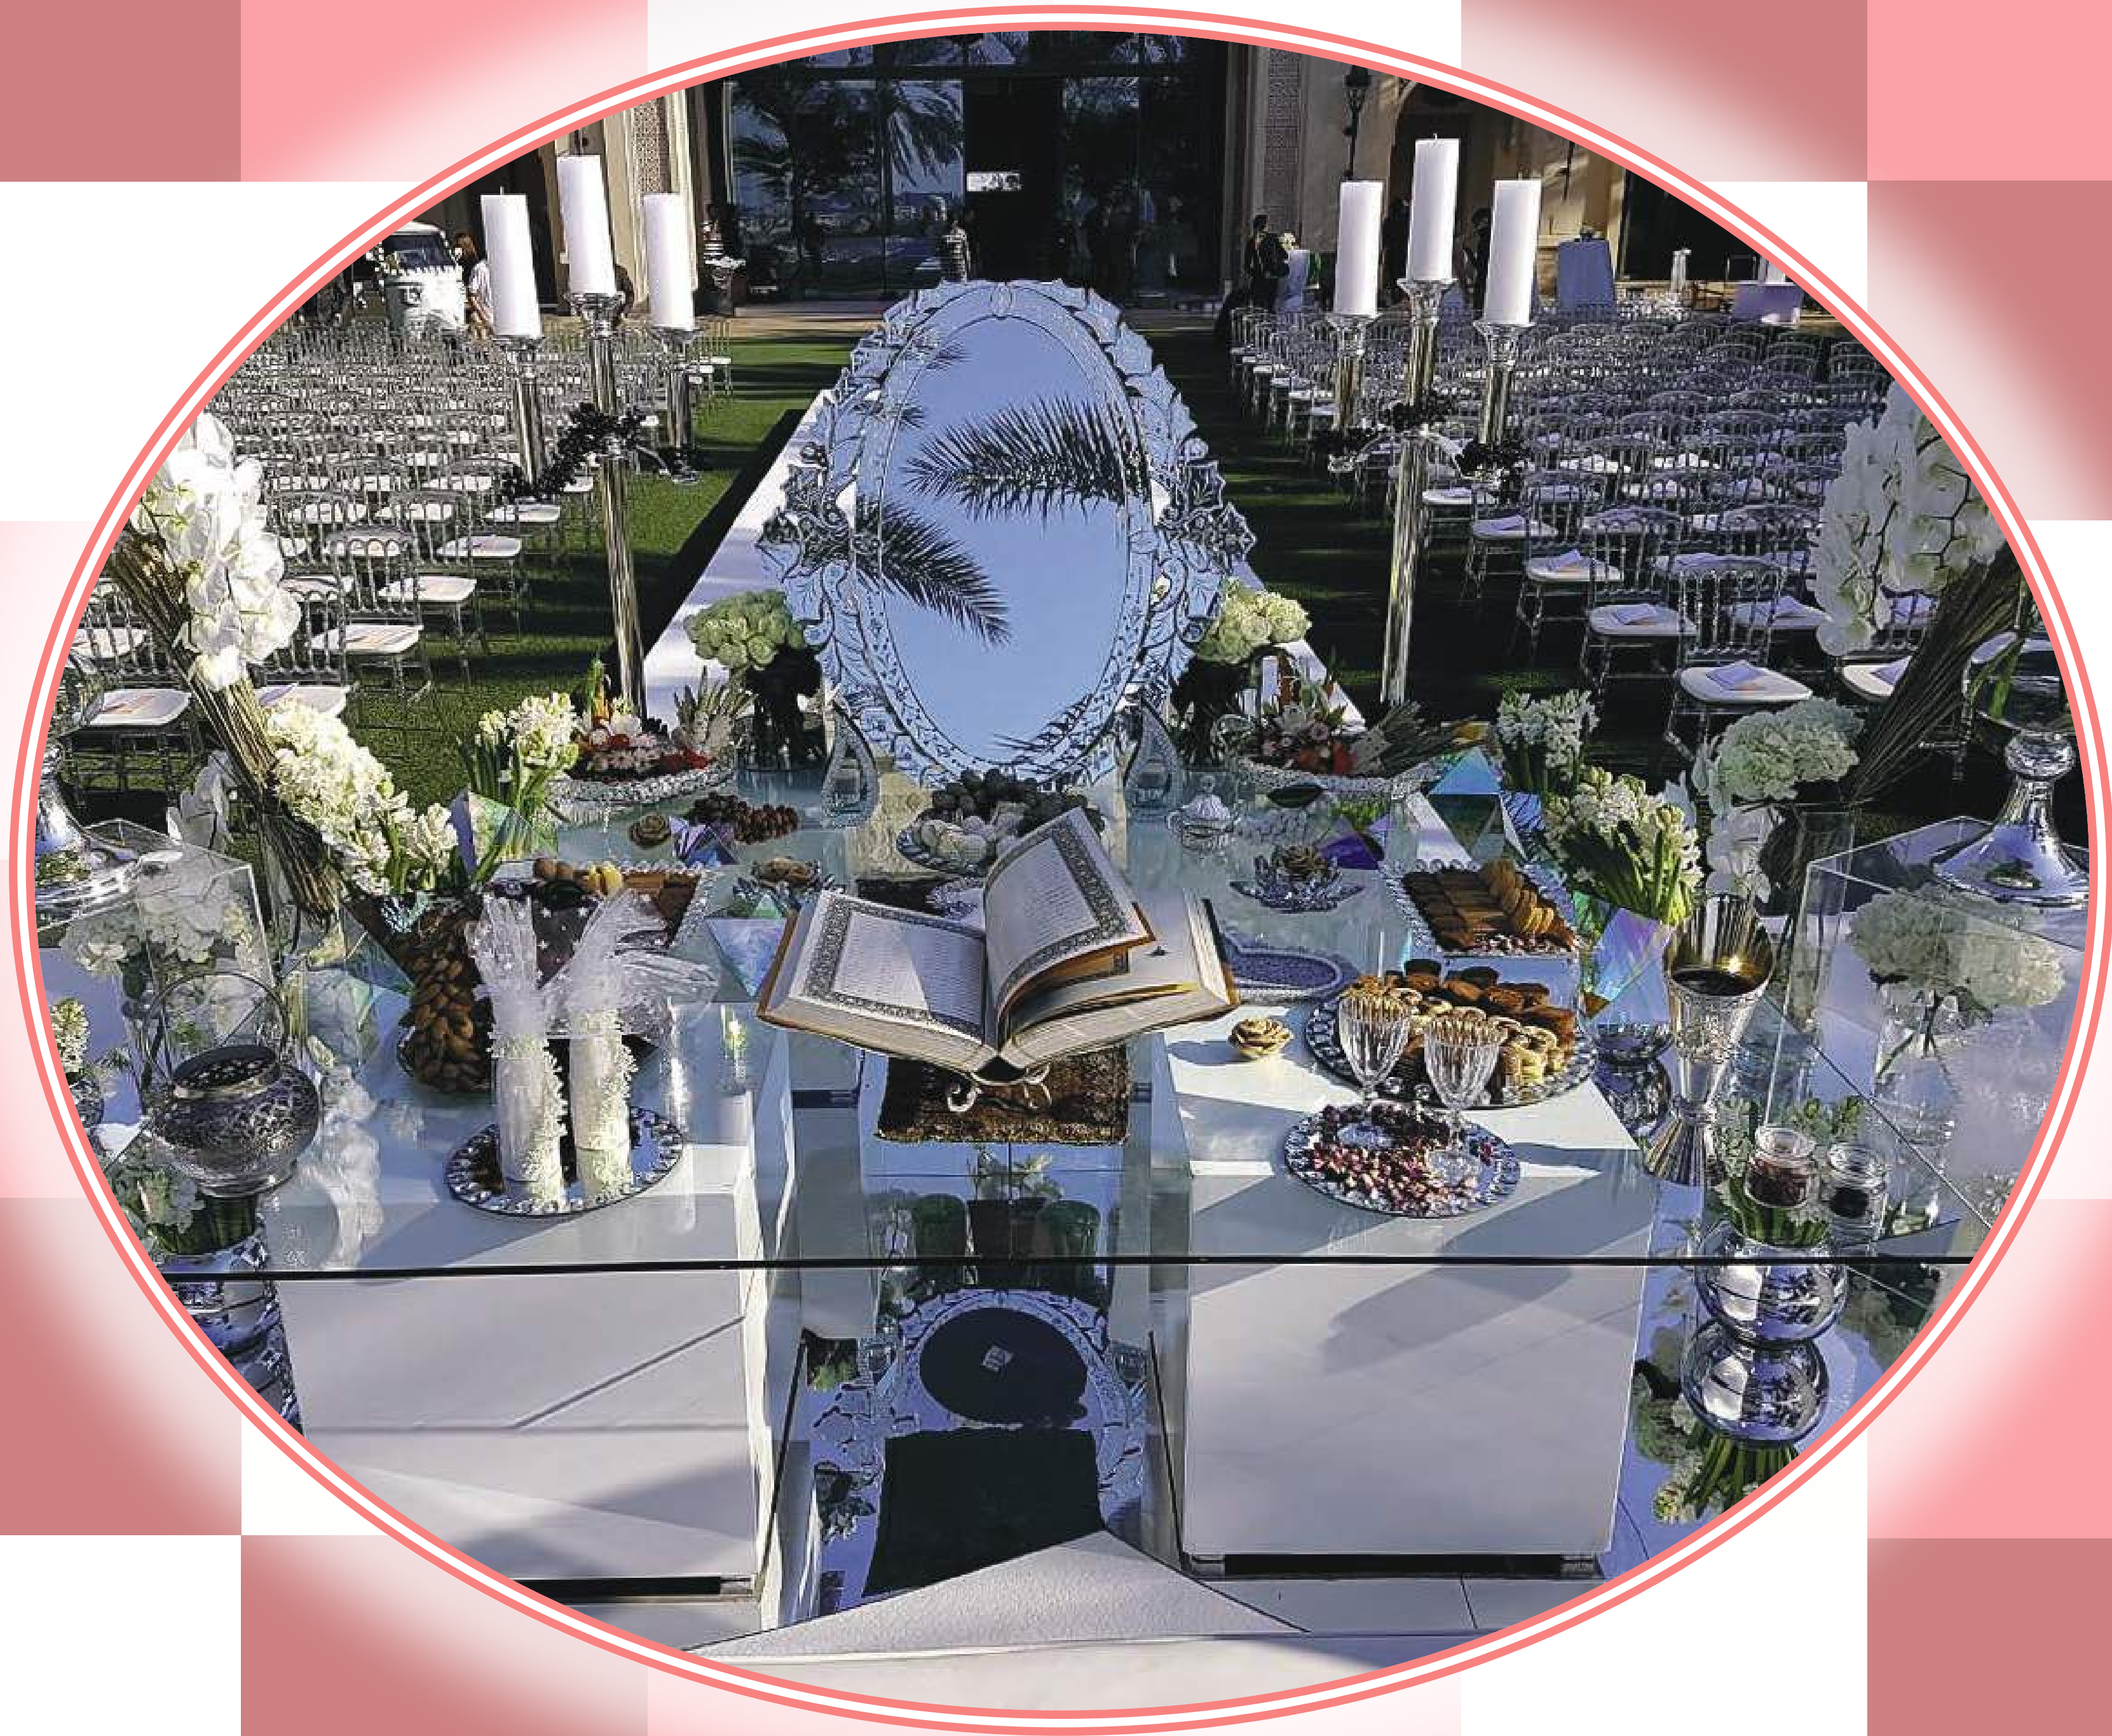

ARABIC CARPET - OCEAN

L380cm • W280cm
 Blue / Brown / Beige
 AED 120

ARABIC CARPET - SCARLET

L380cm • W280cm
 Red / Brown / Beige
 AED 120

ARABIC CARPET - MOSAIC

L380cm • W280cm
 Red / Blue / Beige
 AED 120