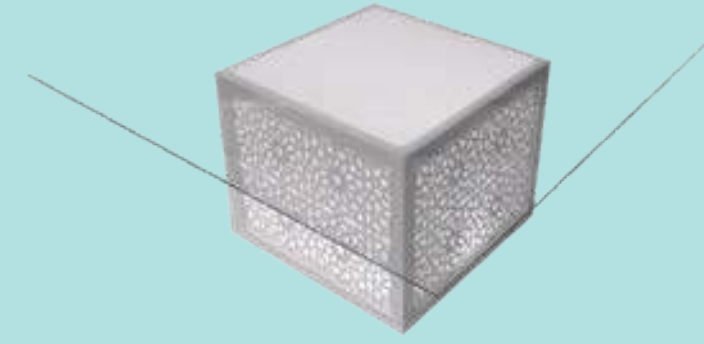

BANQUET CHAIR w/ STRETCH COVER
L50cm • W50cm • H85cm
Black
AED 11

DINING TABLES

MIRAGE MIRROR DINING TABLE
L240cm • W120cm • H75cm
Gold / Mirror
AED 650

MASHRABIYA ROUND DINING TABLE
D200cm • H76cm
Clear Glass Table Top / White LED Lit Base
AED 325

MASHRABIYA SQUARE DINING TABLE
L180cm • W180cm • H75cm
Clear Glass Table Top / White LED Lit Base
AED 325

MASHRABIYA FROSTED DINING TABLE
L180cm • W180cm • H75cm
Frosted Glass Table Top / White LED Lit Base
AED 325