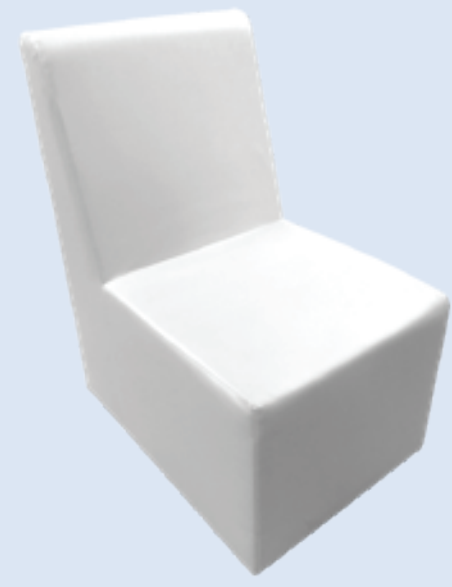

ARISTOCRAT 3-SEATER SOFA
L178cm • W77cm • H100cm • S46cm
White Leather
AED 425

CROWN ARMCHAIR
L96cm • W96cm • H148cm
White Leاهر / Gold
AED 395

BARCELONA CHAIR
L78cm • W82cm • H86cm, S42cm
White Leather
AED 200

CLIO SOFA
L180cm • W180cm • H112cm, S45cm
White Leather
AED 349

CHAMELEON SINGLE CHAIR
L53cm • W71cm • H93cm • S45cm
White
AED 100

CHAMELEON CORNER CHAIR
L71cm • W71cm • H93cm • S45cm
White
AED 100

CHAMELEON SINGLE CHAIR
L53cm • W71cm • H93cm • S45cm
Black
AED 100