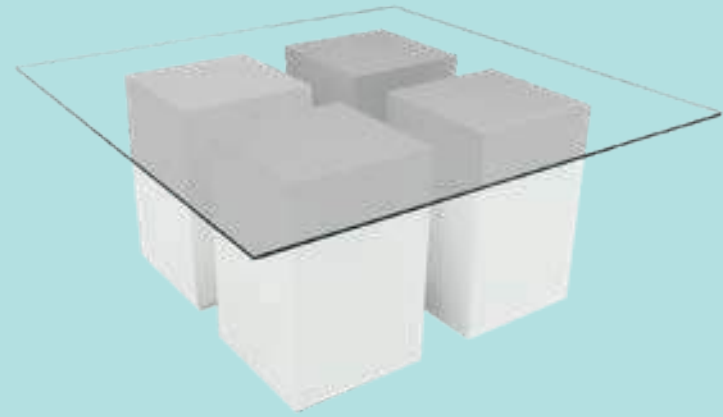

LE MINOU REGAL DINING TABLE
L240cm • W130cm • H75cm
Clear / White
AED 390