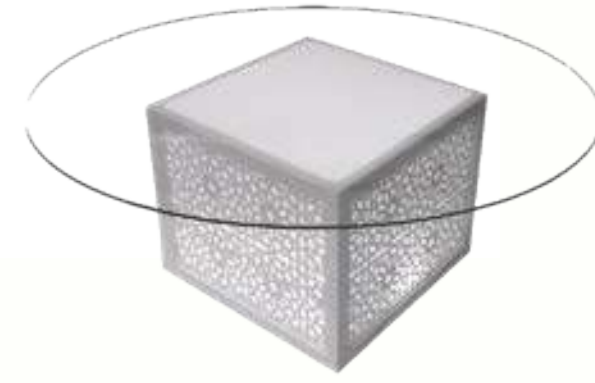

CORNELL CLASSROOM DESK
L56cm • W76cm • H86cm
Black/Brown
AED 45

DARTMOUTH CLASSROOM DESK
L56cm • W76cm • H86cm
Black/Brown
AED 45

KERTESZ DIRECTOR'S CHAIR
L44cm • W55cm • H112cm • S85cm
Black
AED 150

BANQUET CHAIR w/ STRETCH COVER
L50cm • W50cm • H85cm
White
AED 11

BANQUET CHAIR w/ STRETCH COVER
L50cm • W50cm • H85cm
Black
AED 11

DINING TABLES

MIRAGE MIRROR DINING TABLE
L240cm • W120cm • H75cm
Gold / Mirror
AED 650

MASHRABIYA ROUND DINING TABLE
D200cm • H76cm
Clear Glass Table Top / White LED Lit Base
AED 325

MASHRABIYA SQUARE DINING TABLE
L180cm • W180cm • H75cm
Clear Glass Table Top / White LED Lit Base
AED 325

MASHRABIYA FROSTED DINING TABLE
L180cm • W180cm • H75cm
Frosted Glass Table Top / White LED Lit Base
AED 325