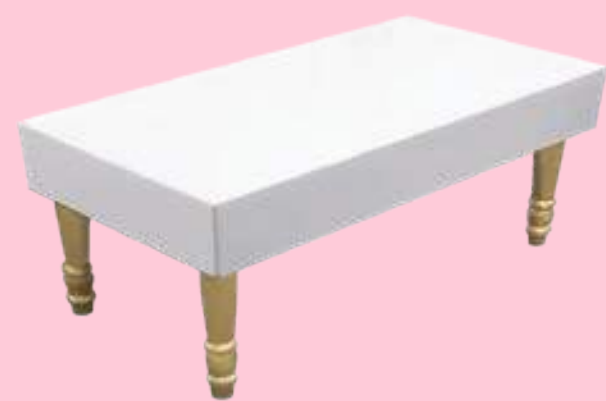

MENORCA BLACK SIDE TABLE
L50cm • W50cm • H45cm
Black Base / Black Table Top
AED 100

MENORCA BLACK SIDE TABLE - WOOD TOP
L50cm • W50cm • H45cm
Black Base / Wooden Table Top
AED 100

MIAMI RECTANGULAR COFFEE TABLE
L140cm • W75cm • H40cm
Gray Marble / White
AED 275

MIAMI SQUARE COFFEE TABLE
L75cm • W75cm • H40cm
Gray Marble / White
AED 175

DAYTONA RECTANGULAR COFFEE TABLE
L140cm • W75cm • H40cm
Gray Marble / Black
AED 275

DAYTONA SQUARE COFFEE TABLE
L75cm • W75cm • H40cm
Gray Marble / Black
AED 175

MONTANA SQUARE COFFEE TABLE
L79cm • W79cm • H45cm
Gray Marble / Black
AED 250

MONTANA BLACK SQUARE COFFEE TABLE
L79cm • W79cm • H45cm
Black
AED 200

COFFEE TABLES

AVALON RECTANGULAR GOLD COFFEE TABLE
L120cm • W60cm • H45cm
White / Gold
AED 160

AVALON SQUARE GOLD COFFEE TABLE
L100cm • W100cm • H45cm
White / Gold
AED 160

AVALON ROUND GOLD COFFEE TABLE
D100cm • H45cm
White / Gold
AED 160

AVALON CHIC GOLD COFFEE TABLE
D100cm • H45cm
White / Gold
AEDS 160